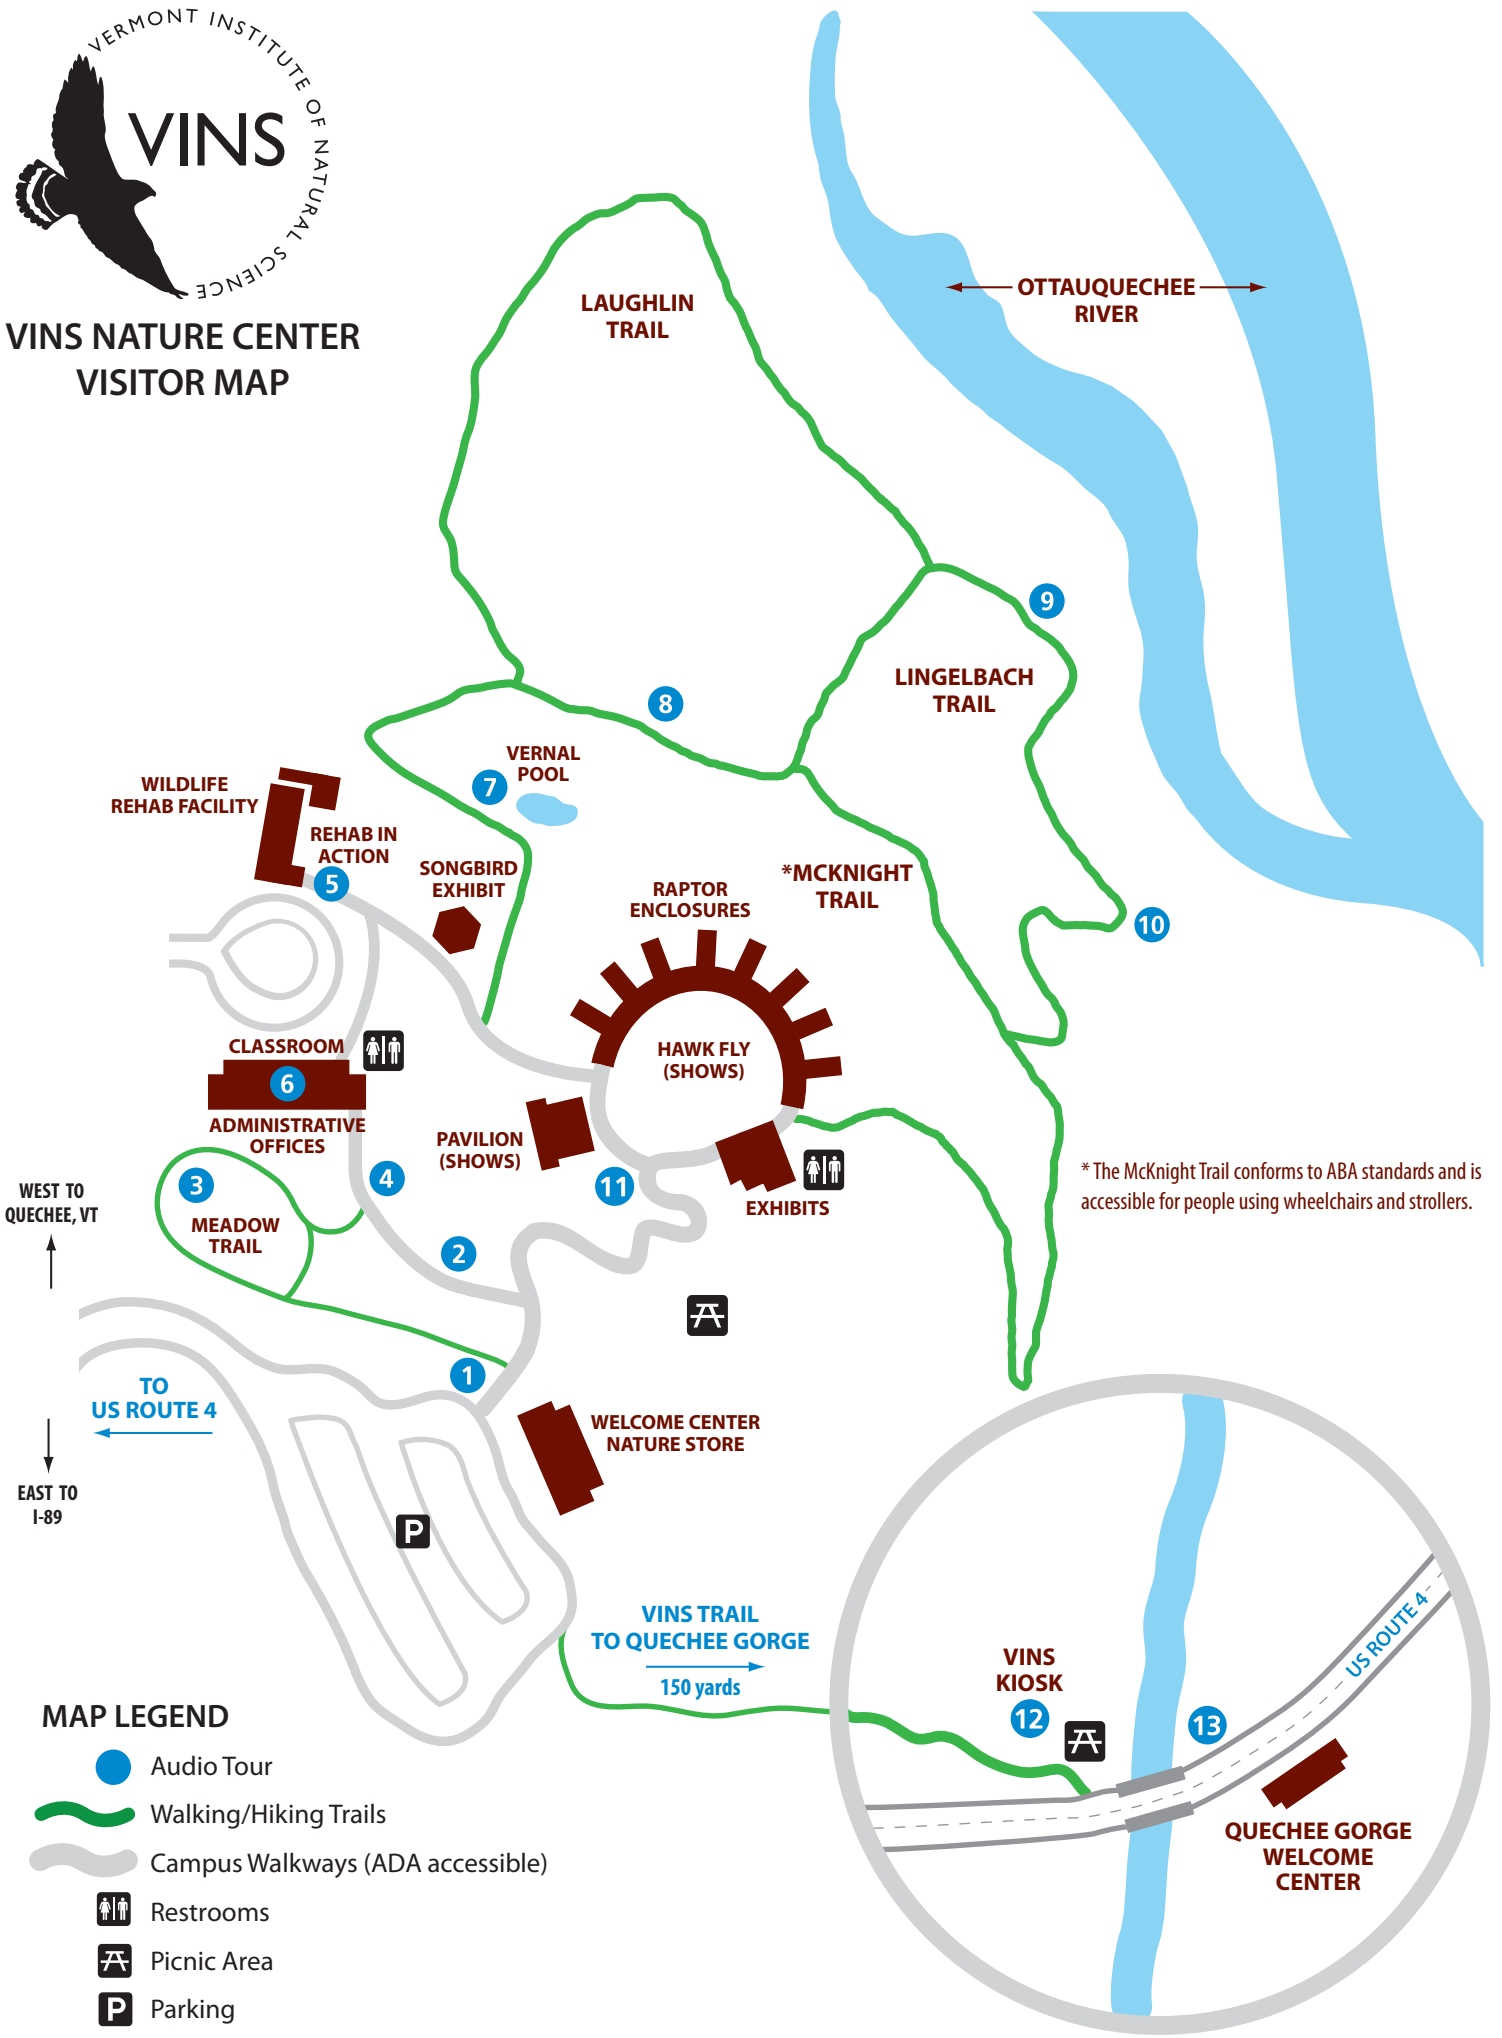

**VINS NATURE CENTER
VISITOR MAP**

*The McKnight Trail conforms to ABA standards and is accessible for people using wheelchairs and strollers.

MAP LEGEND

- Audio Tour
- Walking/Hiking Trails
- Campus Walkways (ADA accessible)
- Restrooms
- Picnic Area
- Parking